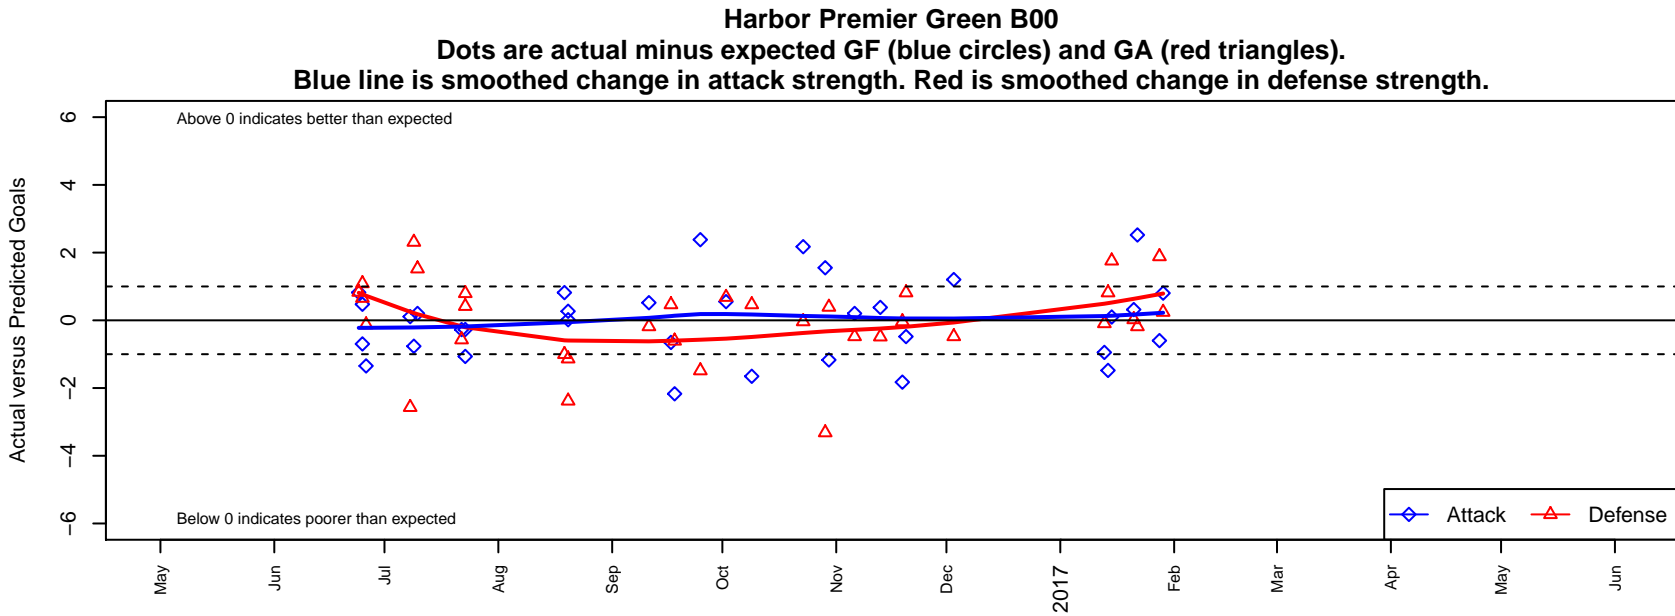

Harbor Premier Green B00

Harbor FC
 Gig Harbor, WA
 B00 total strength=1480
 attack=9.83 defense=11.35
 fall league = RCL B00 Div 4
 notes= Madden 2013

alt names used:
 HARBOR PREMIER B00 GREEN (WA)
 Harbor Premier B00 Green A
 Harbor Premier
 Harbor Premier B00
 Harbor Premier B00 Green A

**attack and defense variance (black dot)
relative to other teams
and top 10 in region**

**attack and defense rating
relative to others at age
and all opponents in last 13 months**

Performance relative to 13 month average