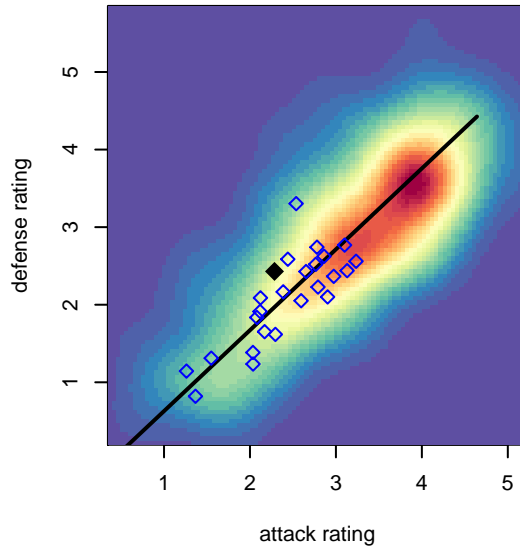

Harbor Premier Green B00

Harbor FC
 Gig Harbor, WA
 B00 total strength=1480
 attack=9.83 defense=11.35
 fall league = RCL B00 Div 4
 notes= Madden 2013

alt names used:
 HARBOR PREMIER B00 GREEN (WA)
 Harbor Premier B00 Green A
 Harbor Premier
 Harbor Premier B00
 Harbor Premier B00 Green A

**attack and defense variance (black dot)
relative to other teams
and top 10 in region**

**attack and defense rating
relative to others at age
and all opponents in last 13 months**

Performance relative to 13 month average