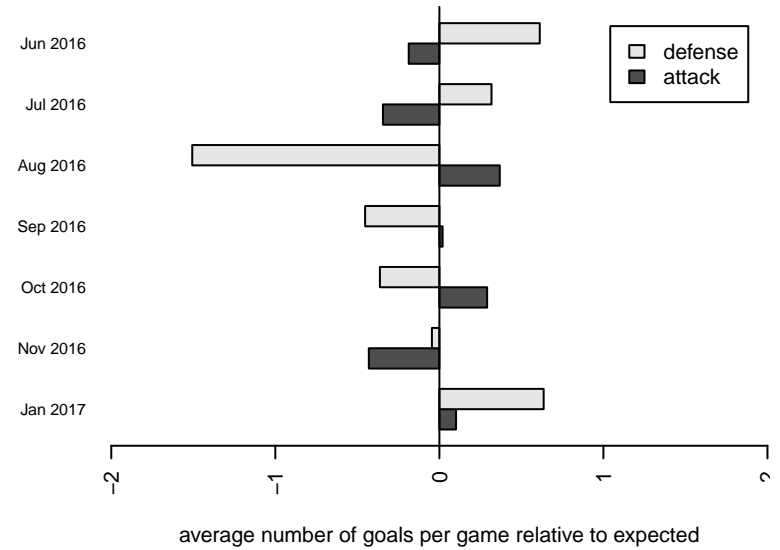

Performance relative to 13 month average