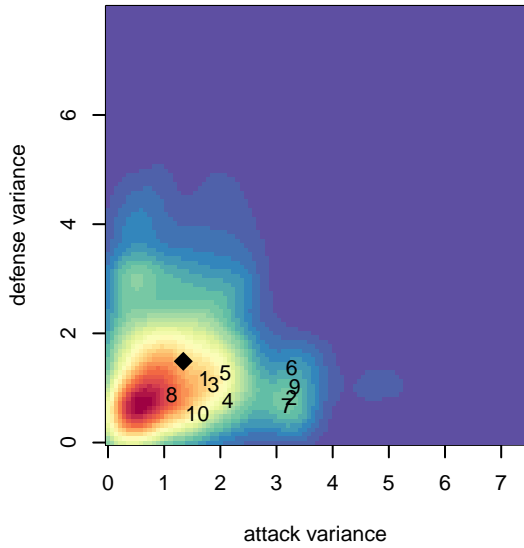

Harbor Premier Green B00

Harbor FC
 Gig Harbor, WA
 B00 total strength=1480
 attack=9.83 defense=11.35
 fall league = RCL B00 Div 4
 notes= Madden 2013

alt names used:
 HARBOR PREMIER B00 GREEN (WA)
 Harbor Premier B00 Green A
 Harbor Premier
 Harbor Premier B00
 Harbor Premier B00 Green A

**attack and defense variance (black dot)
relative to other teams
and top 10 in region**

**attack and defense rating
relative to others at age
and all opponents in last 13 months**

Performance relative to 13 month average