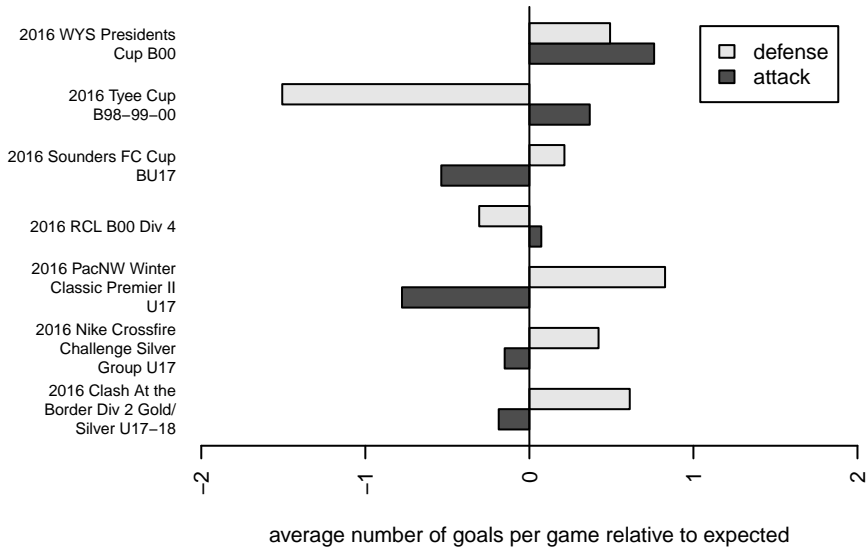

Harbor Premier Green B00

Harbor FC
 Gig Harbor, WA
 B00 total strength=1480
 attack=9.83 defense=11.35
 fall league = RCL B00 Div 4
 notes= Madden 2013

alt names used:
 HARBOR PREMIER B00 GREEN (WA)
 Harbor Premier B00 Green A
 Harbor Premier
 Harbor Premier B00
 Harbor Premier B00 Green A

Venues played:
 2016 Clash At the Border Div 2 Gold/Silver U17
 2016 Nike Crossfire Challenge Silver Group U1
 2016 Sounders FC Cup BU17
 2016 Tyee Cup B98-99-00
 2016 RCL B00 Div 4
 2016 PacNW Winter Classic Premier II U17
 2016 WYS Presidents Cup B00

**attack and defense variance (black dot)
relative to other teams
and top 10 in region**

**attack and defense rating
relative to others at age
and all opponents in last 13 months**

Performance relative to 13 month average