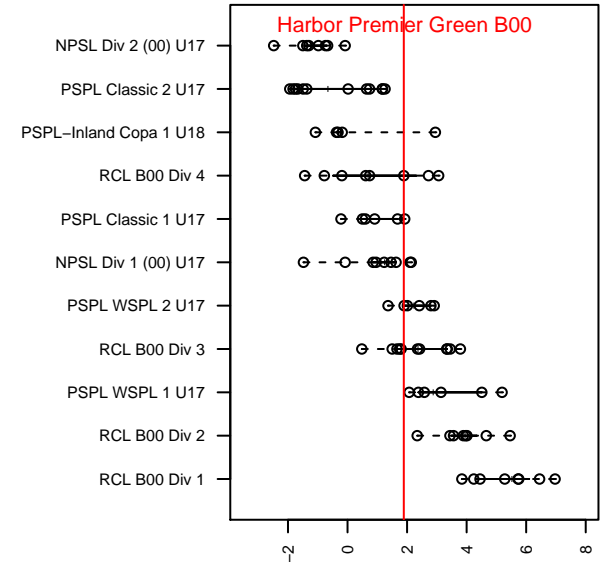

Harbor Premier Green B00

Harbor FC
 Gig Harbor, WA
 B00 total strength=1480
 attack=9.83 defense=11.35
 fall league = RCL B00 Div 4
 notes= Madden 2013

alt names used:
 HARBOR PREMIER B00 GREEN (WA)
 Harbor Premier B00 Green A
 Harbor Premier
 Harbor Premier B00
 Harbor Premier B00 Green A

**attack and defense variance (black dot)
relative to other teams
and top 10 in region**

**attack and defense rating
relative to others at age
and all opponents in last 13 months**

Performance relative to 13 month average